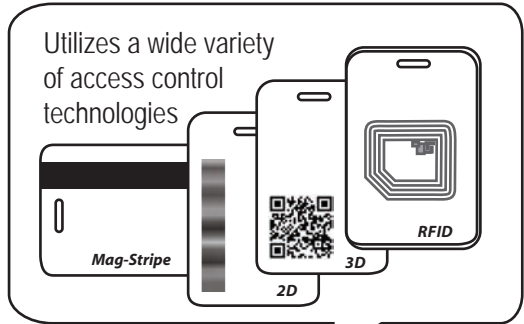

Information captured by FastGate™ HandHeld is immediately synchronized and validated with selected database* to present security officers with on-screen images and/or alerts in seconds. Automated alerts can be transferred to a central command station or wirelessly transmitted to a cell phone/PDA device.

The FastGate™ HandHeld give security personnel the ability to run searches for specific images and customized reports to confirm actions or analyze patterns. The system allows for a broad range of detailed reporting capabilities on any information fields captured during the access process and includes time/date stamped referencing.

*some databases accessible by government/police agencies only.

- >> LPR software, signature pad, magnetic stripe, 2D/3D barcode, and/or RFID

- >> Digital camera captures image of driver, passengers, license plate, vehicle, cargo
- >> Full detailed reporting capabilities
- >> On-screen, cell phone or email alerts

FastGate™ HandHeld

Portable Access Control

Upgrades and Accessories

- Automatic License Plate Recognition (ALPR)
- Portfolio Carrying Case
- 4 Point Shoulder Harness
- Belt Mounted Battery
- Alert Notifications
- Visitor Label/Badge Printer