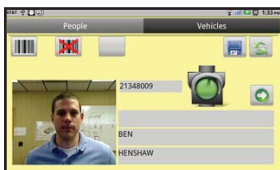

- > Military Operations & Convoys
- > Diplomatic Security
- > Law Enforcement & Security Forces
- > Facilities Security Personnel
- > Port Security & Border Control

Information captured by FastGate™ Grasp is immediately synchronized and validated using a pre-populated database to present security officers with on-screen images and/or alerts when unauthorized individuals or vehicles enter a facility. The system allows for a broad range of detailed reporting capabilities that includes time/date stamped referencing. This portable device has all the conveniences of a cell phone, PDA, computer, scanner and barcode reader.

- >> Icon based software, barcode reader, camera and cell phone
- >> Performs multiple tasks while recording
- >> GPS Tracking & Navigation

- >> Integrates with LowCam™ UVIS
- >> Full detailed reporting capabilities
- >> On-screen messages and alerts

Advanced Detection Technology is proud to deliver complete Access Control, Guard Tour Management, and Mobile DVR capabilities in this versatile handheld device. The FastGate™ Grasp is the only modular solution on the market capable of combining these key features in a single device.

Access Control

Equip your security personnel with the complete handheld access control solution that fits in the palm of their hand and within your budget.

- Instantly Verify Identification
- Integrate Existing ID Cards
- Document Driver & Passengers
- Easily Sync with Existing Database
- Issue Silent Onscreen Alerts
- Remote LowCam™ UVIS Control
- Detailed Reporting Capabilities
- SMS/Voice/Email Communication