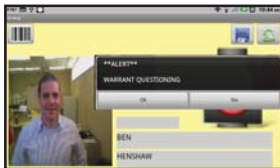

- >> Icon based software, barcode reader, camera and cell phone
- >> Performs multiple tasks while recording
- >> GPS Tracking & Navigation

- >> Integrates with LowCam™ UVIS
- >> Full detailed reporting capabilities
- >> On-screen messages and alerts

Advanced Detection Technology is proud to deliver complete Access Control, Guard Tour Management, and Mobile DVR capabilities in this versatile handheld device. The FastGate™ Grasp is the only modular solution on the market capable of combining these key features in a single device.

Access Control

Equip your security personnel with the complete handheld access control solution that fits in the palm of their hand and within your budget.

- Instantly Verify Identification
- Integrate Existing ID Cards
- Document Driver & Passengers
- Easily Sync with Existing Database
- Issue Silent Onscreen Alerts
- Remote LowCam™ UVIS Control
- Detailed Reporting Capabilities
- SMS/Voice/Email Communication

Check In Screen

Alert Screen

Guard Tours

Ensure your officers are making their rounds and reduce paperwork with easy incident reporting right from the device.

- Quick Setup
- Silent Panic Button
- RFID and 1D/2D Barcode Reader
- Data Transfer over Internet or Wireless LAN
- Easy-to-Read Reports
- GPS Tracking
- SMS/Voice/Email Communication
- Map Importing