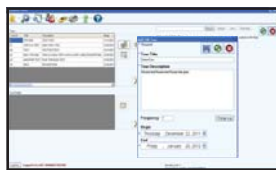

Access Control

Equip your security personnel with the complete handheld access control solution that fits in the palm of their hand and within your budget.

- Instantly Verify Identification
- Integrate Existing ID Cards
- Document Driver & Passengers
- Easily Sync with Existing Database
- Issue Silent Onscreen Alerts
- Remote LowCam™ UVIS Control
- Detailed Reporting Capabilities
- SMS/Voice/Email Communication

Check In Screen

Alert Screen

Guard Tours

Ensure your officers are making their rounds and reduce paperwork with easy incident reporting right from the device.

- Quick Setup
- Silent Panic Button
- RFID and 1D/2D Barcode Reader
- Data Transfer over Internet or Wireless LAN
- Easy-to-Read Reports
- GPS Tracking
- SMS/Voice/Email Communication
- Map Importing

Remote Client Tour Management

Tour Checklist

Mobile DVR

This quick mounting DVR is a state-of-the-art mobile security and communication solution providing a broad range of security and personnel applications.

- High Definition Video/Imaging Recording
- Front and Rear Facing Cameras
- Performs Multiple Tasks While Recording
- GPS Tracking & Geo Mapping
- Integrates with LowCam™ UVIS
- Handsfree Voice Commands
- Receives Streaming Video
- Four Channel IP Video Input Option