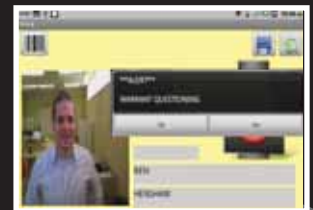

The FastGate™ Grasp captures vehicle, driver and passenger information using a 5MP digital camera, 1D/2D barcode reader, magnetic stripe reader, RFID/ smart card reader, fingerprint, and/or signature pad. The unit is a touch screen which displays on-screen alerts if an unauthorized entry is attempted. The Grasp meets MIL-STD 810F for ruggedness.

Single under carriage images, inspection footage, and automatic license plate information captured by the LowCam™ VI110 can be linked using a relational database to the extensive information collected by the FastGate™ Grasp. In conjunction, the two can be used at single gate facilities, multiple gate facilities, or multiple facilities using any combination of entry/exit points. Using a date/time stamp, end users can search a simple-to-use, icon-based database from any remote location via the Internet, that will present all information captured about a facility's guest, visitors, and personnel.

LowCam™ Software

- >> LowCam™ icon based, single image, vehicle queuing, and LPR software
- >> Compare master to current image

LowCam™ Zoomed Inspection

- >> FastGate™ Grasp features driver and vehicle images, 1D/2D barcode, RFID, smart card, and signature pad
- >> Full detailed reporting capabilities on activity

FastGate™ Grasp Checkin Alert Screen

FastGate™ Complete

Portable Access Control

View and Operate the LowCam™ UVIS from the FastGate™ Grasp Handheld Access Control System

FastGate™ Complete provides critical facilities with the tools to operate and maintain a *complete access control system* for personnel, guest, and vehicles. This system gives management the ability to communicate with and view activity at each entry point and the ability to link information at a single or multiple gate locations.