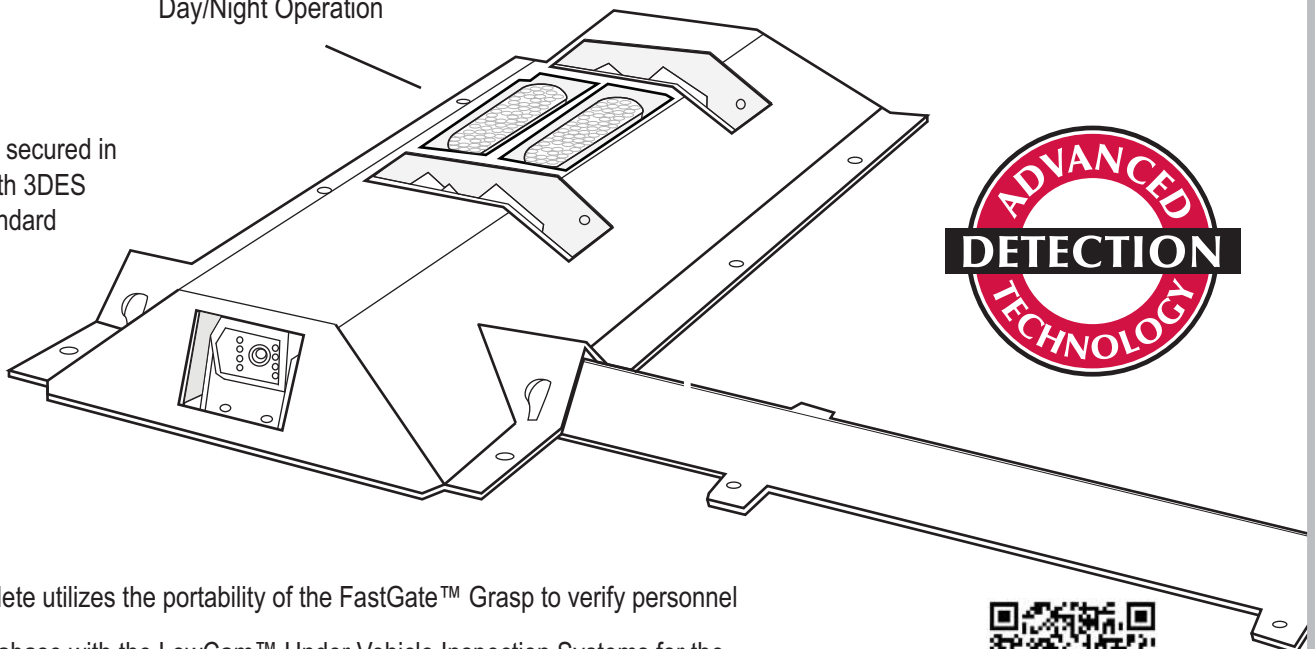

Single under carriage images, inspection footage, and automatic license plate information captured by the LowCam™ VI110 can be linked using a relational database to the extensive information collected by the FastGate™ Grasp. In conjunction, the two can be used at single gate facilities, multiple gate facilities, or multiple facilities using any combination of entry/exit points. Using a date/time stamp, end users can search a simple-to-use, icon-based database from any remote location via the Internet, that will present all information captured about a facility's guest, visitors, and personnel.

FastGate™ Grasp Checkin Alert Screen

FastGate™ Complete

Portable Access Control

View and Operate the LowCam™ UVIS from the FastGate™ Grasp Handheld Access Control System

FastGate™ Complete provides critical facilities with the tools to operate and maintain a *complete access control system* for personnel, guest, and vehicles. This system gives management the ability to communicate with and view activity at each entry point and the ability to link information at a single or multiple gate locations.

Utilizes a wide variety of access control technologies

Great for Special Events!

FastGate™ Grasp
Portable HandHeld
Access Control

Combined With

LowCam™
Portable Under Vehicle
Inspection Systems

High Intensity
LED lights
Day/Night Operation

All data will be secured in compliance with 3DES encryption standard

FastGate™ Complete utilizes the portability of the FastGate™ Grasp to verify personnel on a common database with the LowCam™ Under Vehicle Inspection Systems for the most versatile access control combination on the market.