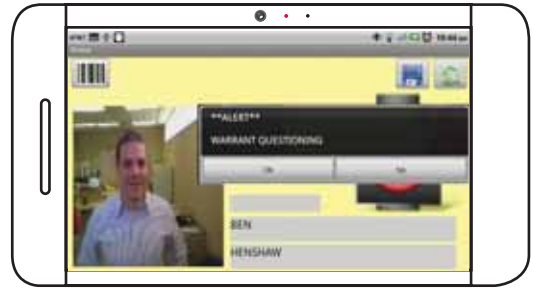

Single under carriage images, inspection footage, and automatic license plate information captured by the LowCam™ VI110 can be linked using a relational database to the extensive information collected by the FastGate™ Grasp. In conjunction, the two can be used at single gate facilities, multiple gate facilities, or multiple facilities using any combination of entry/exit points. Using a date/time stamp, end users can search a simple-to-use, icon-based database from any remote location via the Internet, that will present all information captured about a facility's guest, visitors, and personnel.

LowCam™ Software

- >> LowCam™ icon based, single image, vehicle queuing, and LPR software
- >> Compare master to current image

LowCam™ Zoomed Inspection

- >> FastGate™ Grasp features driver and vehicle images, 1D/2D barcode, RFID, smart card, and signature pad
- >> Full detailed reporting capabilities on activity

FastGate™ Grasp Checkin Alert Screen

FastGate™ Complete

Portable Access Control

View and Operate the LowCam™ UVIS from the FastGate™ Grasp Handheld Access Control System

FastGate™ Complete provides critical facilities with the tools to operate and maintain a *complete access control system* for personnel, guest, and vehicles. This system gives management the ability to communicate with and view activity at each entry point and the ability to link information at a single or multiple gate locations.

Utilizes a wide variety of access control technologies

Great for Special Events!

FastGate™ Grasp
Portable HandHeld
Access Control

Combined With

LowCam™
Portable Under Vehicle
Inspection Systems

High Intensity
LED lights
Day/Night Operation